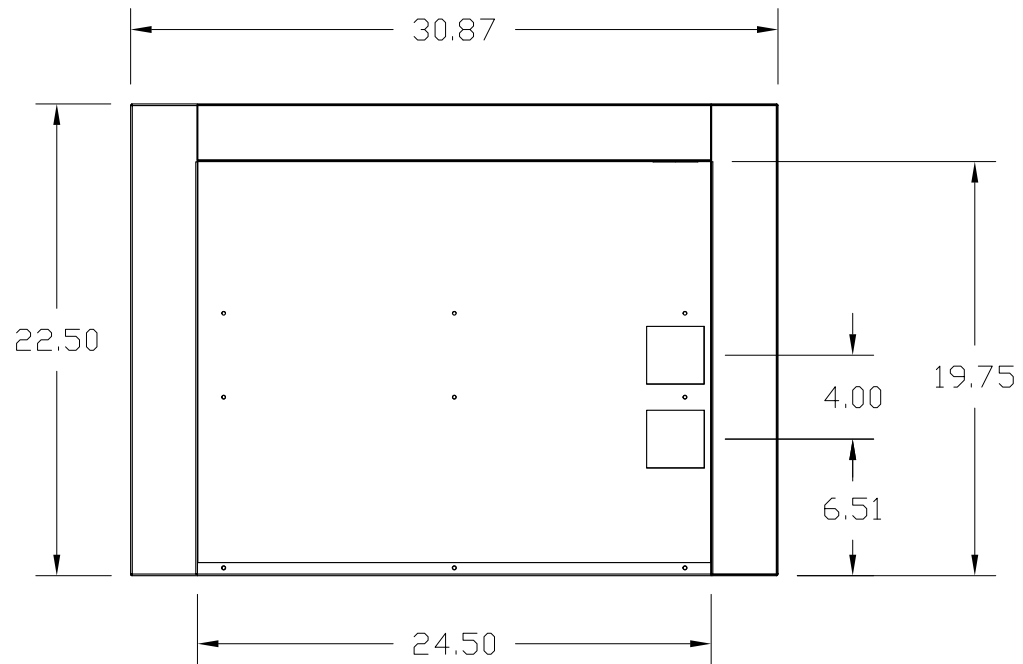

DHIJ26: DELTA HEAT 26" INSULATING JACKET

PART NUMBER: 24340A
LAST UPDATE: 02/19