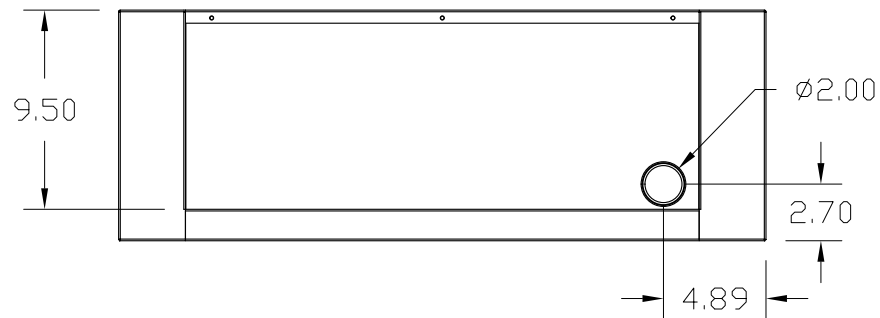

DHIJ26: DELTA HEAT 26" INSULATING JACKET

PART NUMBER: 24340A
LAST UPDATE: 02/19