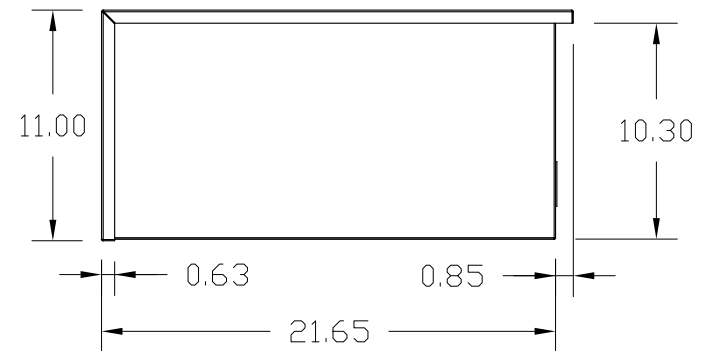

DHIJ26: DELTA HEAT 26" INSULATING JACKET

PART NUMBER: 24340A
LAST UPDATE: 02/19