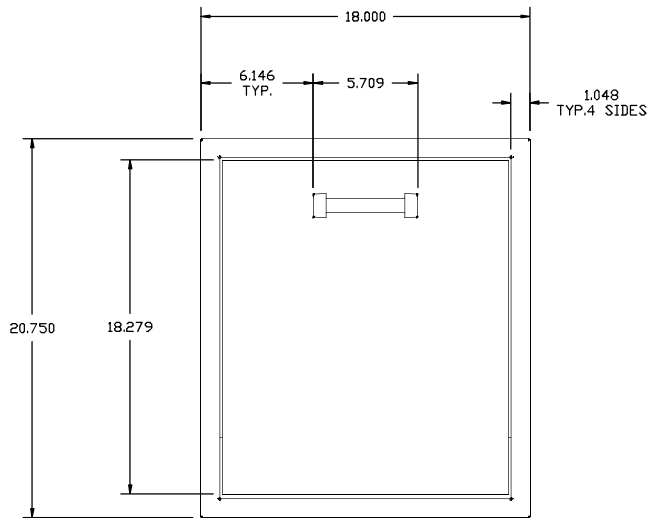

# DHTD18-B: DELTA HEAT 18" TRASH DRAWER

LAST UPDATE: 12/14