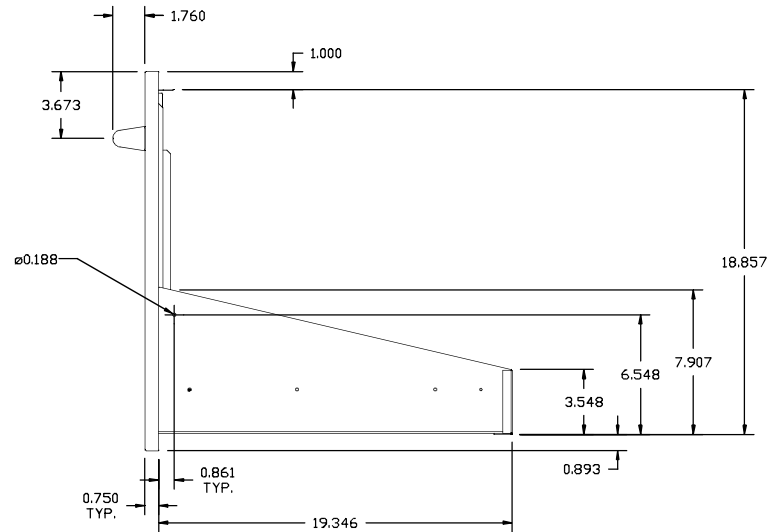

# DHTD18-B: DELTA HEAT 18" TRASH DRAWER

LAST UPDATE: 12/14