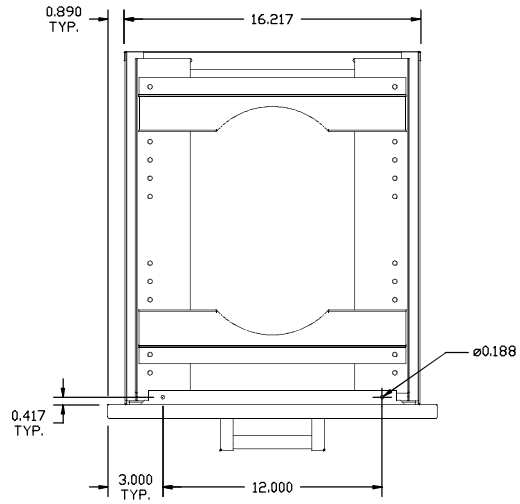

# DHTD18-B: DELTA HEAT 18" TRASH DRAWER

LAST UPDATE: 12/14